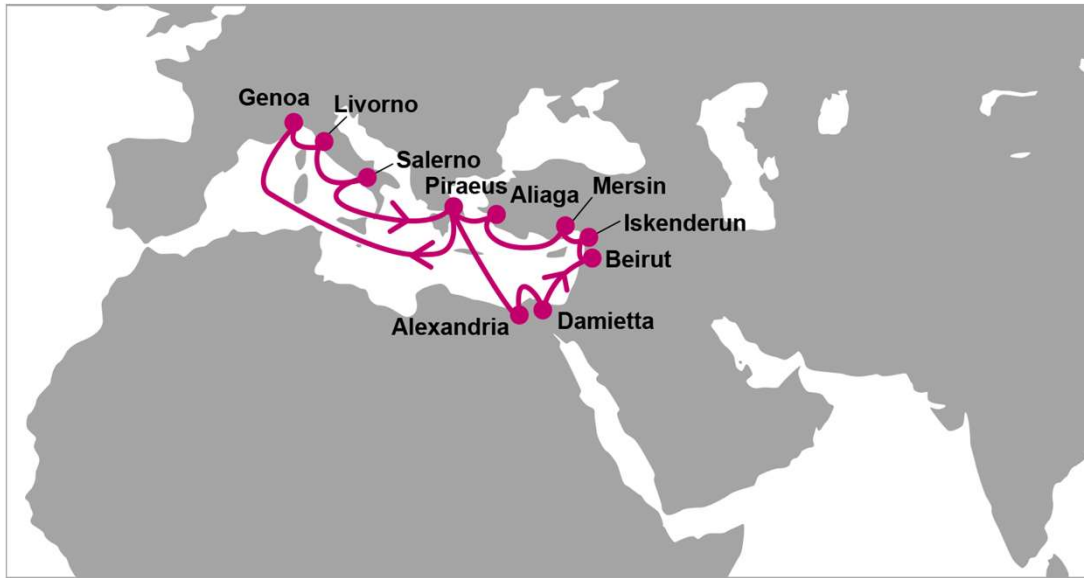

LEX: Levante Express

KEY TRANSIT TABLE

FM/TO	ALY	BEY	ISK	MER	ALI	GOA	LIV	SAL	FM/TO	DAM	PIR¹	PIR²
DAM	-	0	2	3	6	12	13	16	BEY	24	-	6
PIR¹	3	8	10	11	14	-	-	-	ISK	23	-	5
PIR²	-	-	-	-	-	3	4	7	MER	22	-	4
									ALI	19	-	1
									GOA	14	6	-
									LIV	12	5	-
									SAL	9	2	-

KEY TRANSIT TABLE - UNLOCODE PORT NAME & COUNTRY NAME

PORT ROTATION

(Terminals are subject to change)

ORIGIN	ETA/ETD	TERMINAL
Genoa	TUE/WED	Voltri Terminal
Livorno	WED/THU	Darsena Terminal
Salerno	SAT/SUN	Salerno Cont Terminal
Piraeus¹	TUE/WED	PCT
Alexandria	SAT/SUN	Old Port
Damietta	TUE/THU	Damietta Port Authority
Beirut	THU/SAT	Beirut Cont Terminal
Iskenderun	SAT/SUN	Limakport ISK
Mersin	SUN/MON	MER International Port
Aliaga	WED/THU	Nemport Limani
Piraeus²	FRI/SAT	PCT
Genoa	TUE/WED	Voltri Terminal

Turnaround days: 28

Weekly/Fixed Day Service

Last update : 25-Mar-2019